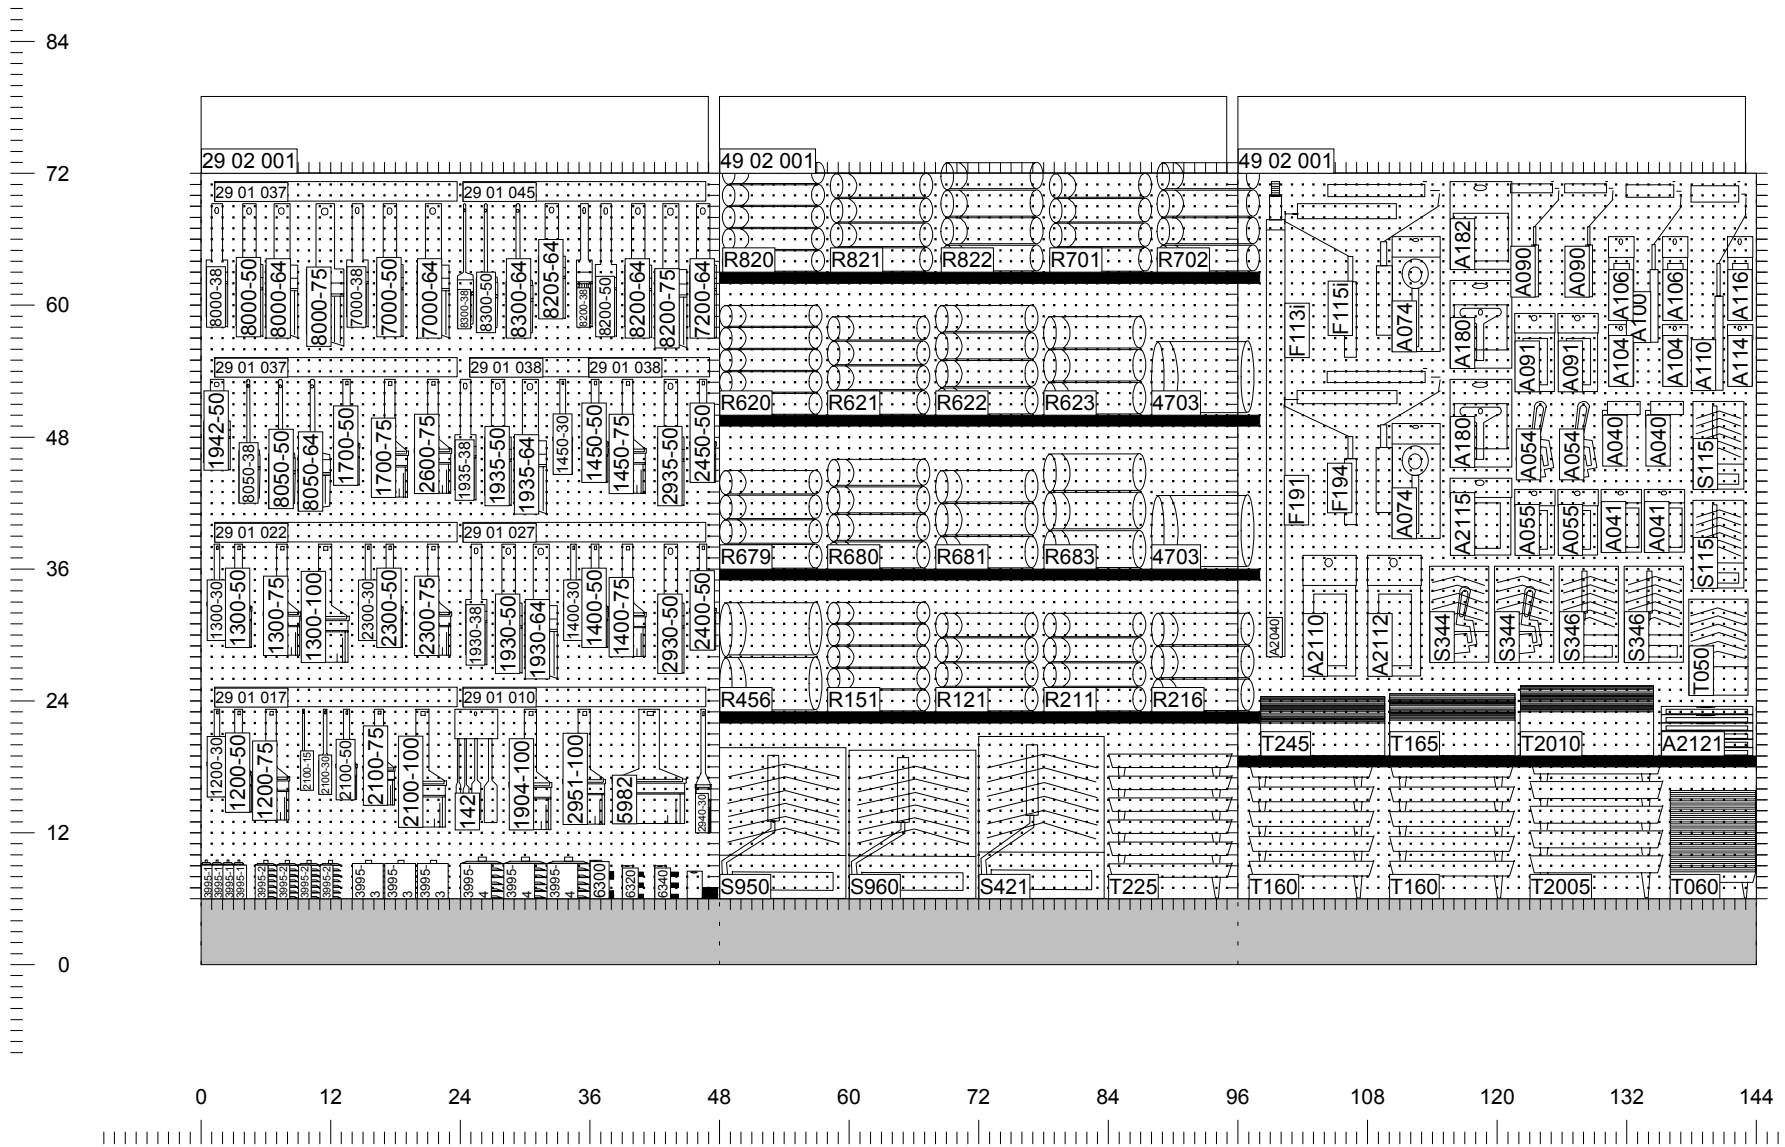

SIMMS PAINT APPLICATORS

12 FOOT PLANOGRAM

6' HIGH GONDOLA

66" HIGH X 144" WIDE PEGBOARD

28/03/06

SIMMS PAINT APPLICATORS

12 FOOT PLANOGRAM

6' HIGH GONDOLA

66" HIGH X 144" WIDE PEGBOARD

28/03/06