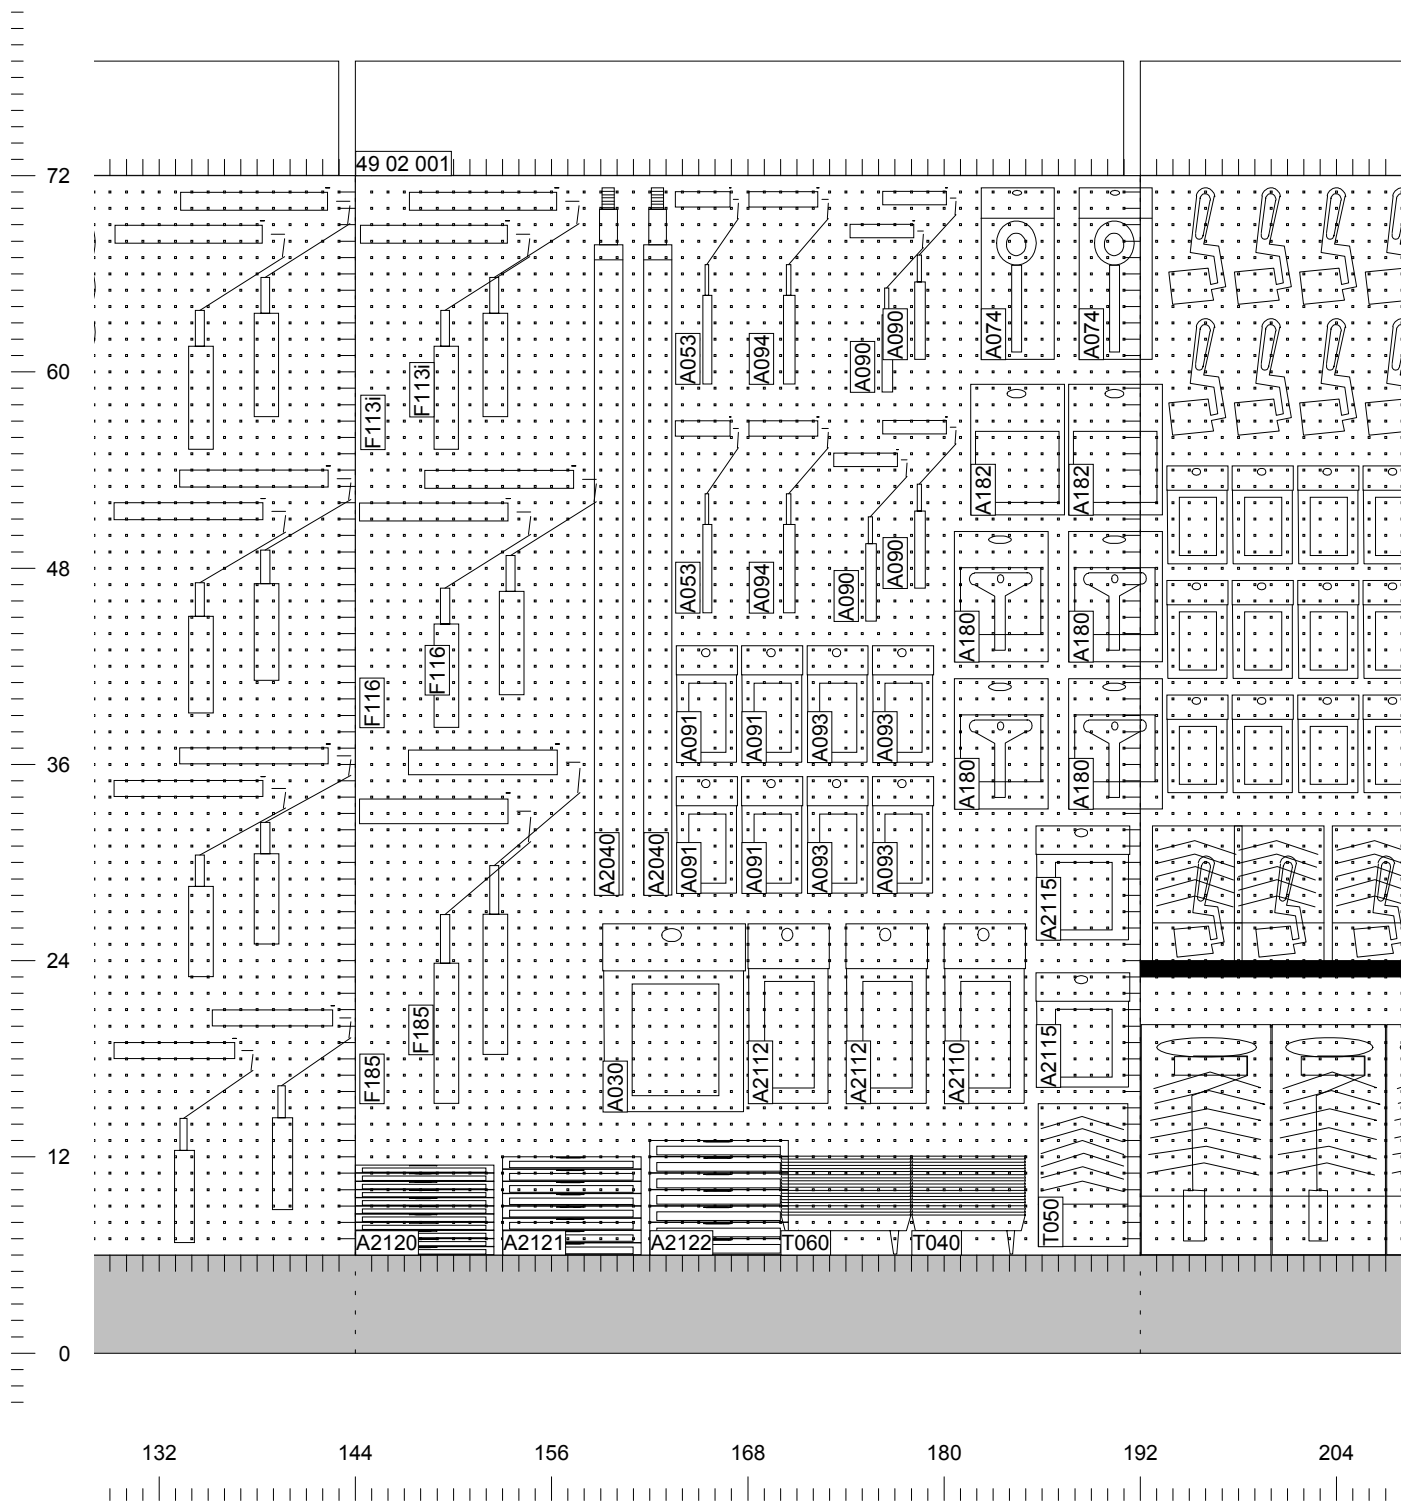

SIMMS PAINT APPLICATORS

24 FOOT PLANOGRAM

6' HIGH GONDOLA

66" HIGH X 288" WIDE PEGBOARD

28/03/06