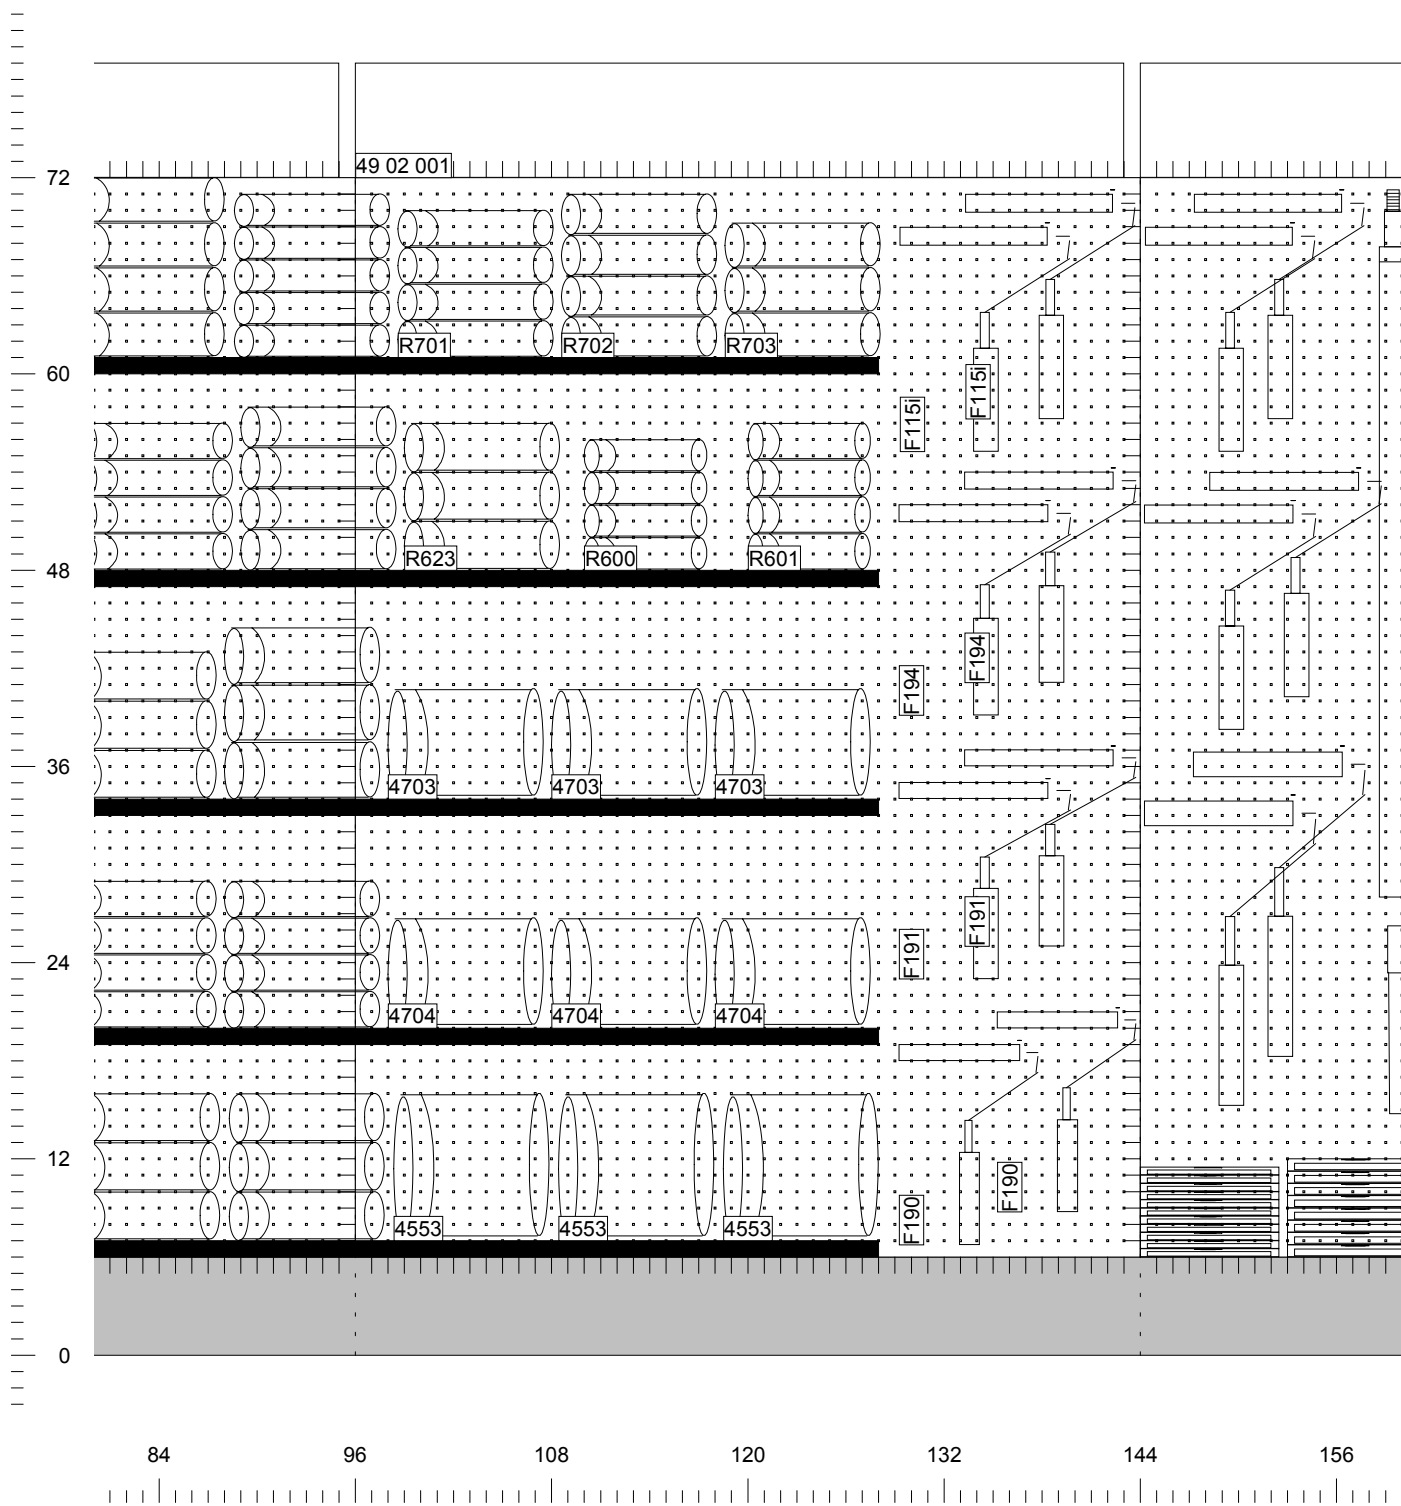

SIMMS PAINT APPLICATORS

24 FOOT PLANOGRAM

6' HIGH GONDOLA

66" HIGH X 288" WIDE PEGBOARD

28/03/06