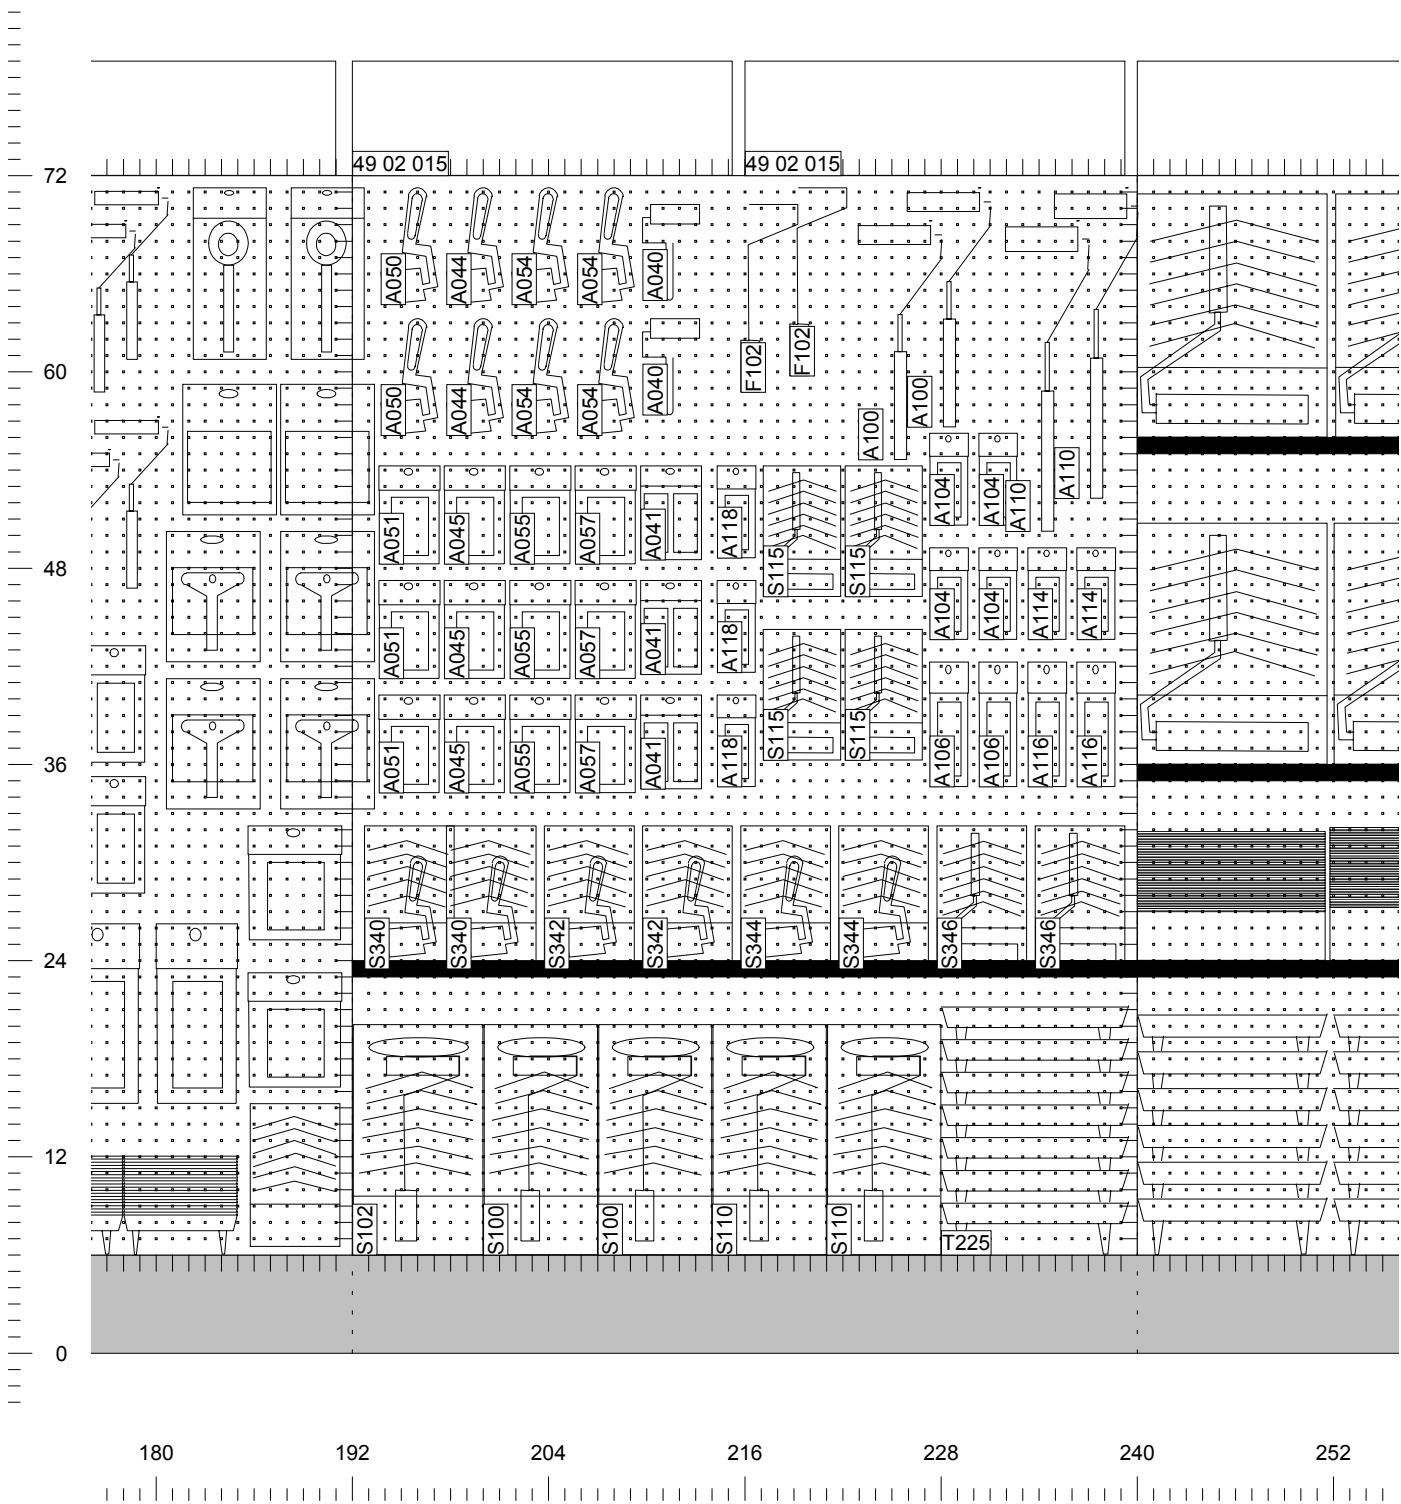

SIMMS PAINT APPLICATORS

24 FOOT PLANOGRAM

6' HIGH GONDOLA

66" HIGH X 288" WIDE PEGBOARD

28/03/06